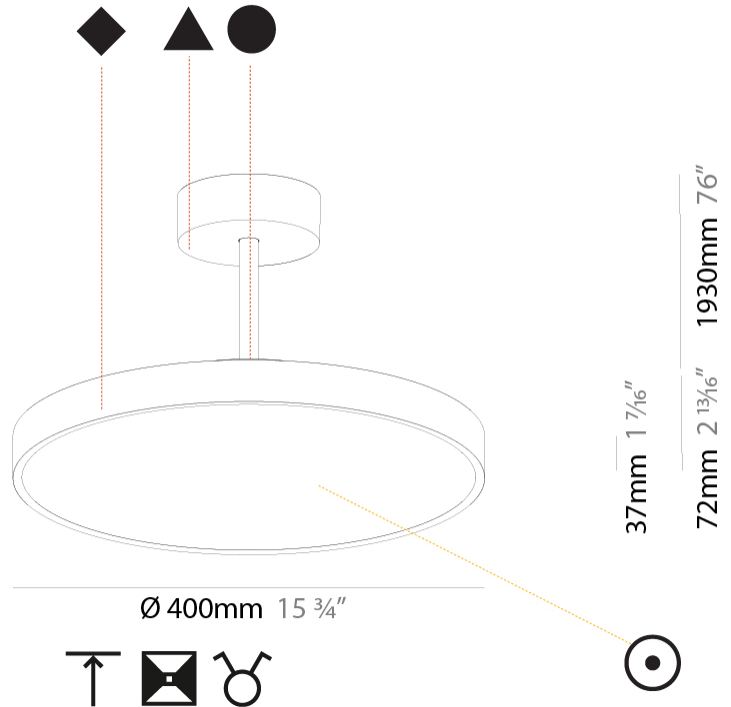

GENERAL

Series: Sign Diva Tube
Subseries: Sign Diva Tube
Partner: Prolicht
Division: Architectural
Installation: Suspension
Product Type: Pendant
Mounting Location: Ceiling
Light Distribution: Direct / Indirect

PHYSICAL

Shape: Round
Diameter (mm): 400
Diameter (in): 15 3/4
Height (mm): 72
Height (in): 2 13/16
Max. Overall Height (mm): 2002
Max. Overall Height (in): 78 13/16
Weight (kg): 3.314
Weight (lbs): 7.306
Diffuser: PMMA - Opal / Micro-Prism / Sparkling Secret / Vintage Industrial
Fixture Finish: SSR / BKV / CWI / CRY / HAB / UFT / ITA / RUA / FTG / MYG / LOD / PUS / FRO / FUP / KIA / POP / BLS / SPG / MEY / GOH / CHC / COM / ABZ / JAG / OBR / MOS / ROR
Fixture Material: PMMA / Extruded Aluminum / Steel

ELECTRICAL

Lamp Type: LED (Zhaga Standard)
Input Wattage (W): 30
Total Output Wattage (W): 27.8
Dimming: Tri-Mode (Non-Dimming and Phase Dimming (120Vac only) and 0-10V Dimming)
Driver Included: Yes
Driver Location: Integrated
Driver Type: Constant Current - Universal
Driver Class: Class 2
Input Voltage (V): 120 - 277
Constant Current (MA): 500 / 350

LED

Color Temperature (°K): 3000 / 3500 / 4000
Max. Delivered Lumen (lm): 3049 / 3019 / 3055 / 3117
Nominal Lumen (lm): 4182 / 4142 / 4189 / 4275
CRI: >90 CRI
Lamp Life (hrs): 50000

OPTICAL

RATINGS AND CERTIFICATIONS

Certified By: Certified for North American Standards
IP rating: IP20